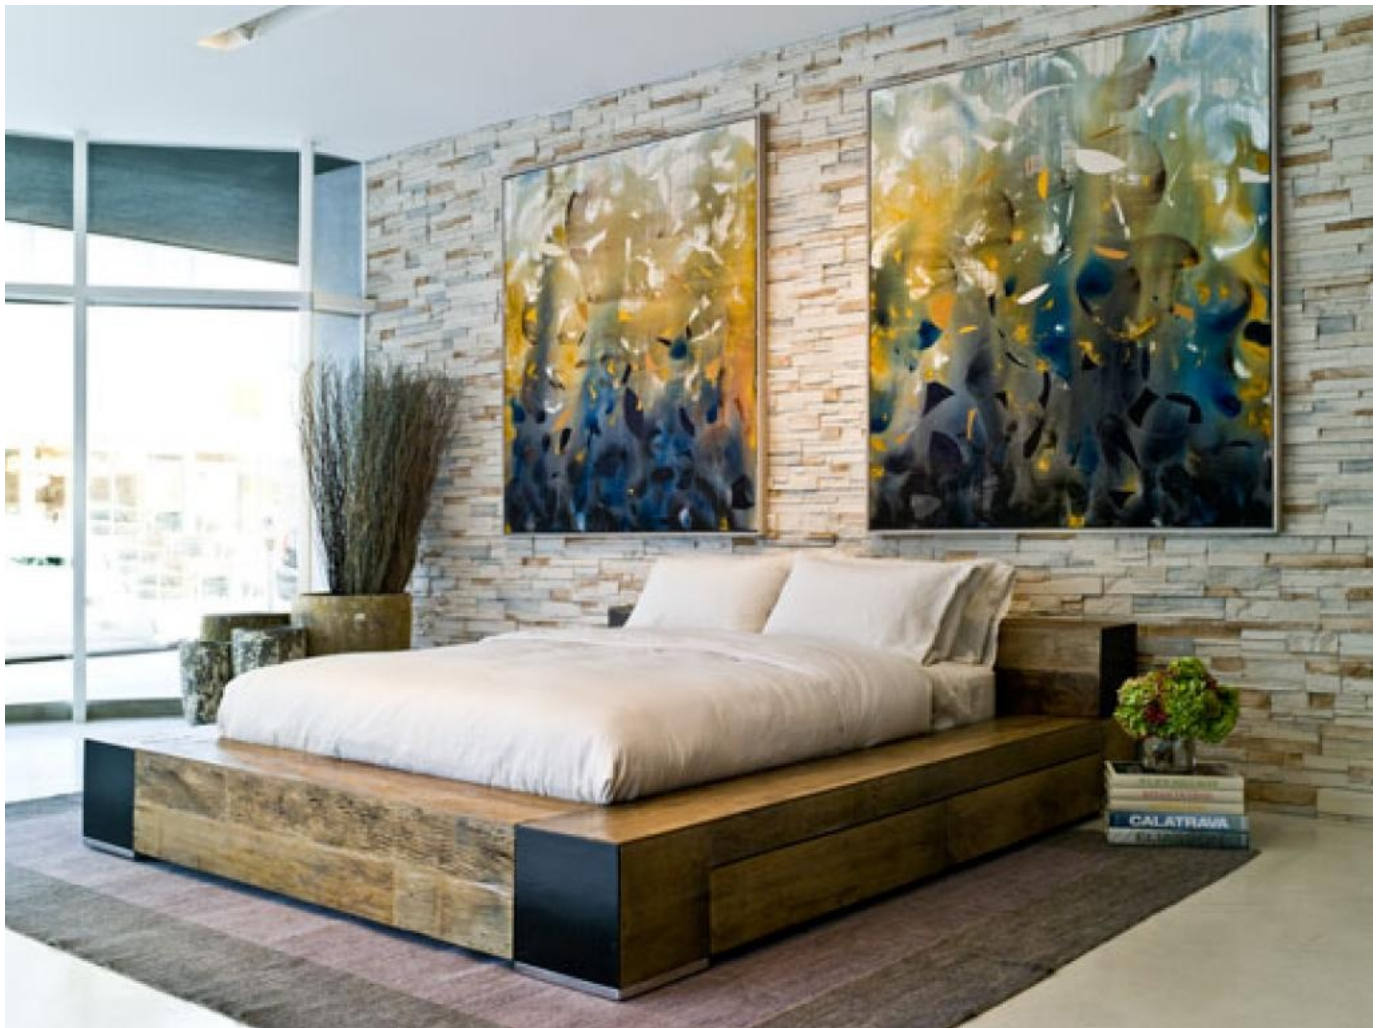

Edge Bed

BD074-01

Materials: Mahogany Veneer; Reclaimed Brazilian Peroba Rosa; Stainless Steel

Description	Headboard Height	Footboard Height	Length	Width	Floor Clearance
California King	24-5/8"	12-1/4"	112-5/8"	97-5/8"	1"
Eastern King	24-5/8"	12-1/4"	106-3/4"	101-1/2"	1"
Queen	24-5/8"	12-1/4"	106-3/4"	85-5/8"	1"

Available Finishes:

Ebony-Stained Walnut-Stained Peroba

environment®

8126 Beverly Blvd. Los Angeles, CA 90048 t 323.935.1330 f 323.935.1302

Copyright ©2009 Environment Furniture, Inc. Environment Furniture, Inc. owns the copyright to all photographs featured in this catalog.

www.environmentfurniture.com